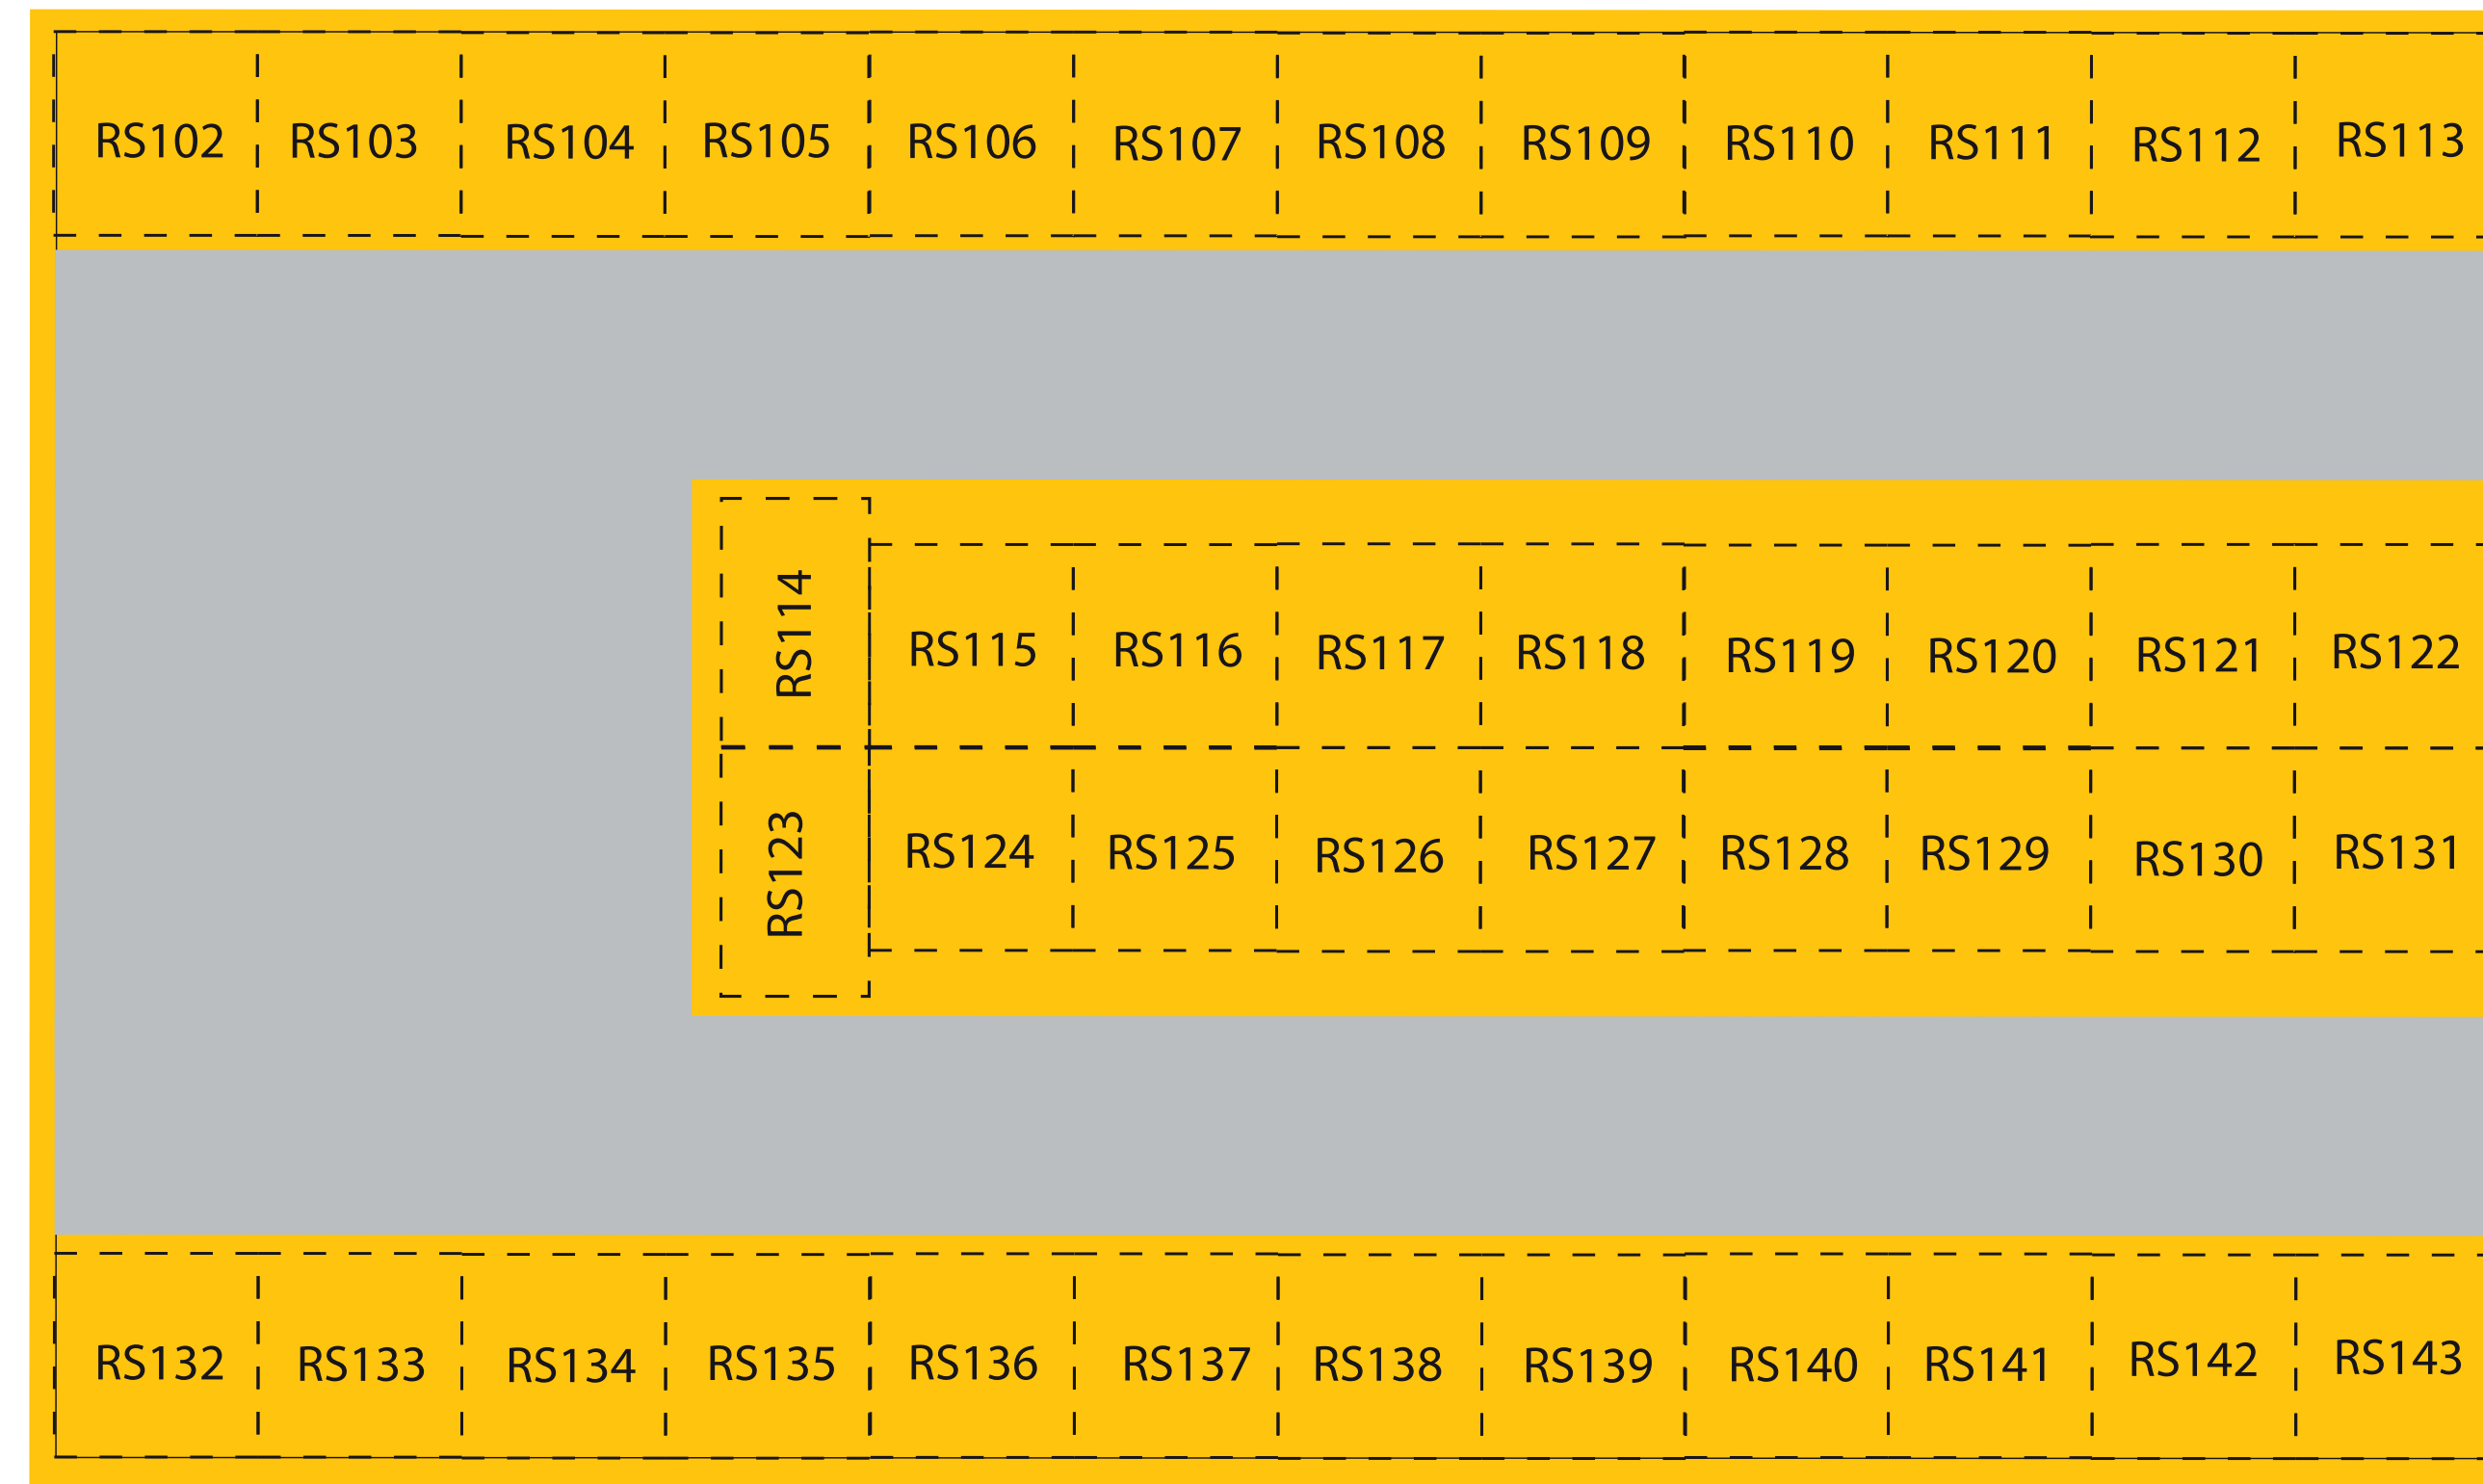

TIE 2023 Indoor Layout

- Getting Ready for the Export**
- Innovation Via Education**
- Health Beauty & Fashion**
- Regional Partners & Global Connections**
- Exporting To Our Global Village**

- 20' x 20' Booth
- 10' x 10' Booth
- 8' x 8' Booth

Exits to Sustainable Manufacturing Pavilion

TIE 2023 - Outdoor Layout - Zone 1

Sustainable Manufacturing Pavilion

-  20' x 20' Booth
-  10' x 10' Booth
-  8' x 8' Booth
-  8' x 10' Booth

TIE 2023 - Outdoor Layout - Zone 2

Bajan Marketplace

 8' x 12' Booth

TIE 2023 - Outdoor Layout – Zone 1 - 4