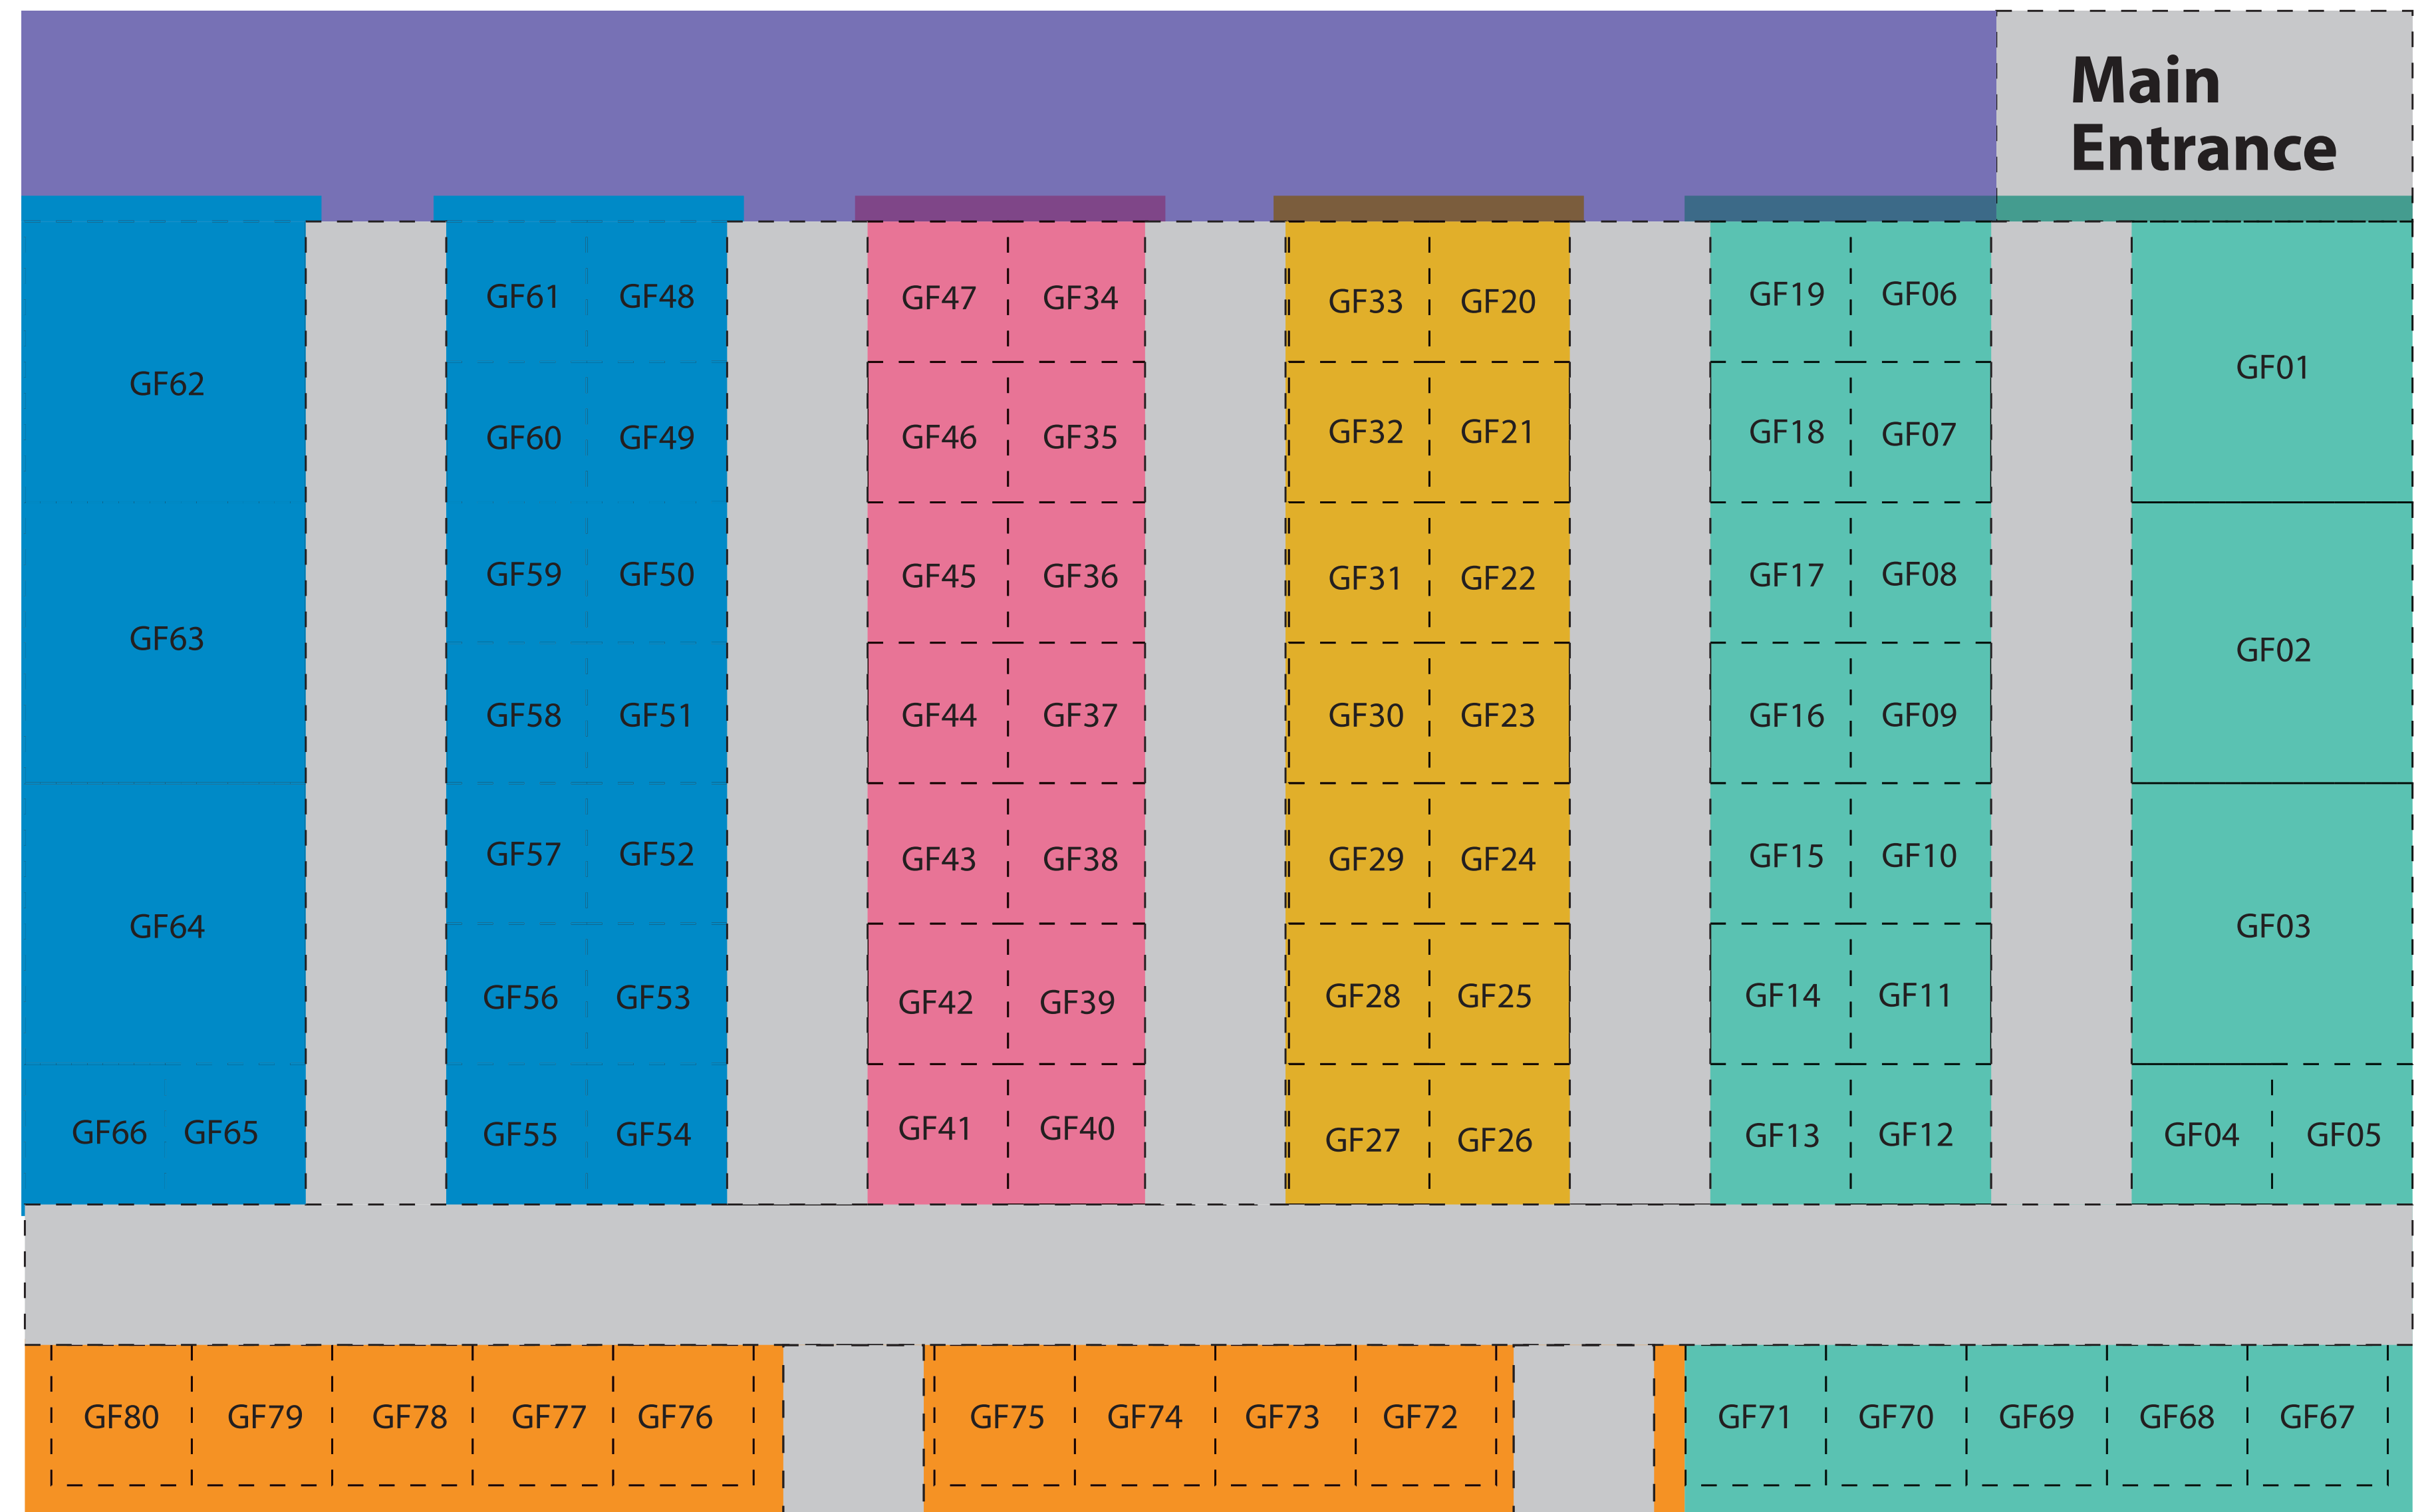

TIE 2023 Indoor Layout

- Getting Ready for the Export**
- Innovation Via Education**
- Health Beauty & Fashion**
- Regional Partners & Global Connections**
- Exporting To Our Global Village**

- 20' x 20' Booth
- 10' x 10' Booth
- 8' x 8' Booth

Exits to Sustainable Manufacturing Pavilion

TIE 2023 - Outdoor Layout - Zone 1

Sustainable Manufacturing Pavilion

-  20' x 20' Booth
-  10' x 10' Booth
-  8' x 8' Booth
-  8' x 10' Booth

TIE 2023 - Outdoor Layout - Zone 2

Bajan Marketplace

 8' x 12' Booth

TIE 2023 - Outdoor Layout – Zone 1 - 4